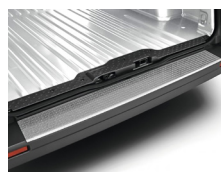

For more information about this accessory pack or any accessories, speak to your local Mitsubishi dealer today.

Front Weathershield

Front Wheel Arch Protector

Rear Wheel Arch Protector

Cargo Entry Protector