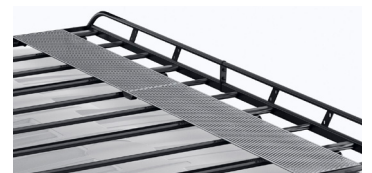

Steel Walkway